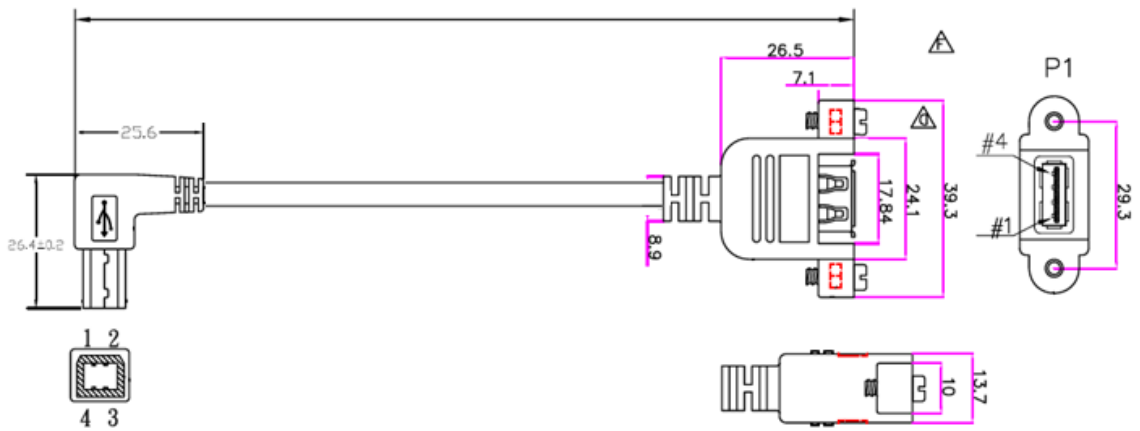

**P/N: RR-BR1AFPM-XXG**

USB 2.0 Extension Cable – Rt Ang B Male to A Female (Panel Mount) – XXinch

THE INFORMATION CONTAINED HEREIN IS THE PROPRIETARY INFORMATION OF RR BUSINESS VENTURES, LLC. THE POSSESSOR AGREES TO MAINTAIN THIS DOCUMENT IN CONFIDENCE; NOT REPRODUCE IT OR COPY IT, AND NOT TO REVEAL OR PUBLISH IT IN WHOLE OR PART.